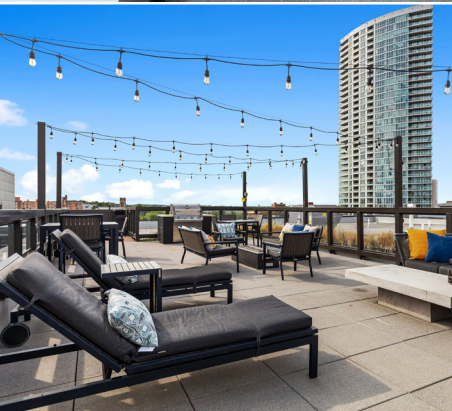

At Arrive Loring Park, Enjoy Unparalleled Living with the Beauty of Loring Park's Historical Neighborhood.

Arrive Loring Park combines the charm of Loring Park's historic brownstones with the modern luxuries that make city life convenient and comfortable. Only moments away, you'll enjoy Loring Park and Pond complete with walking trails and a playground, the Walker Art Museum, and taking a stroll through the sculpture gardens. Our beautiful studio, one, and two-bedroom homes feature quartz countertops and center islands, stainless-steel appliances, luxury vinyl plank flooring, large windows with built-in roller shades, and in-home washers and dryers. Enjoy grilling and evening sunsets on our rooftop terrace with stunning downtown views.

**in select homes*

Community Amenities

- 24-Hr Fitness Center
- Rooftop Terrace and Sundeck
- Pet Spa
- On-Site Management
- TV Lounge
- Public Transportation
- Controlled Access
- High-Speed Internet Access
- Dry Cleaning Services
- Package Lockers